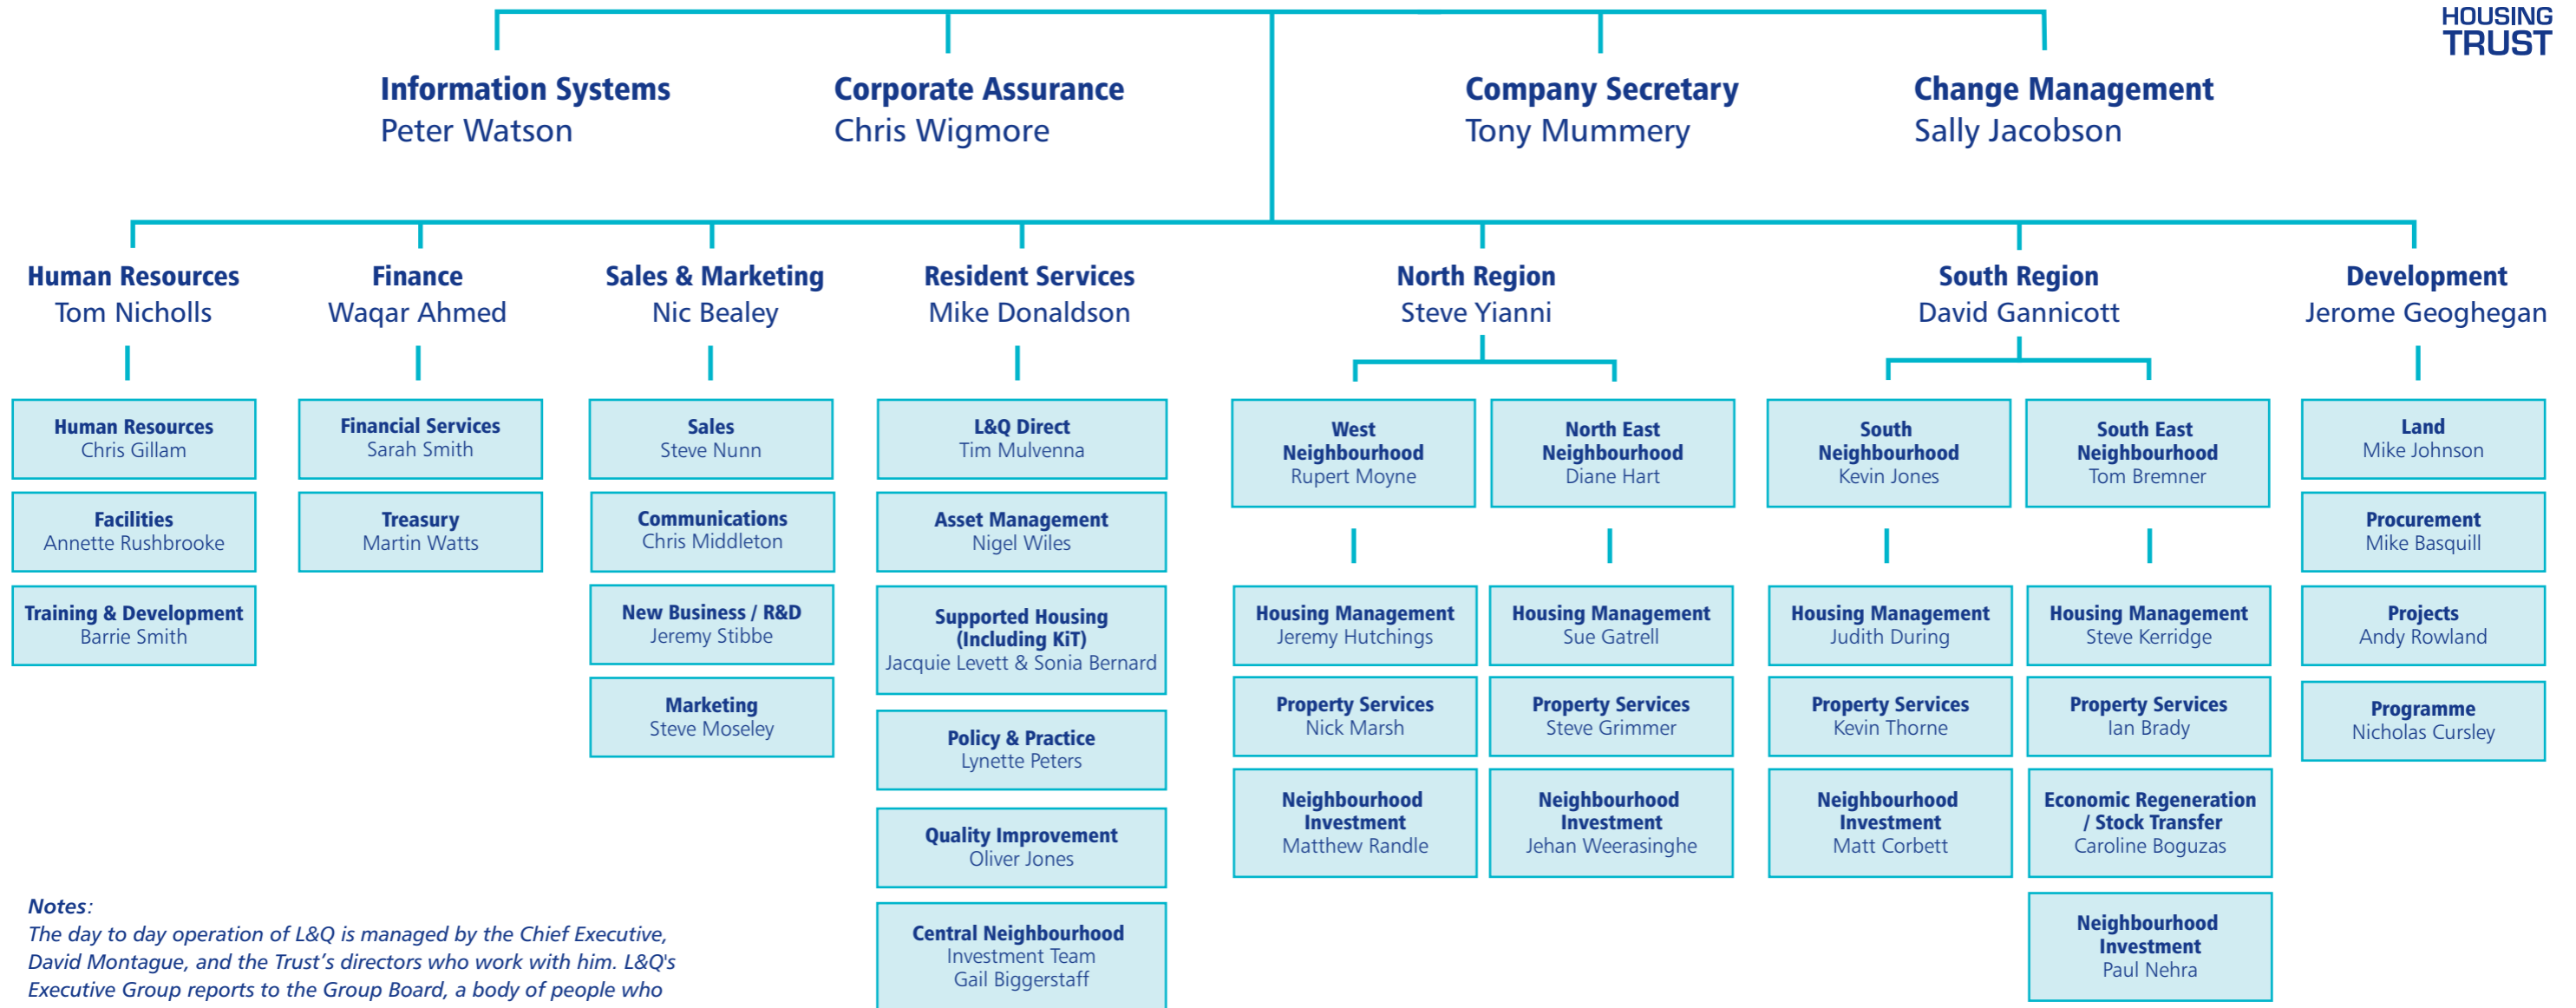

London & Quadrant Housing Trust

Chief Executive
David Montague

Notes:
The day to day operation of L&Q is managed by the Chief Executive, David Montague, and the Trust's directors who work with him. L&Q's Executive Group reports to the Group Board, a body of people who ensure that the organisation is working correctly. Our Chairman is Turlogh O'Brien. Information correct as at August 2008. v1.