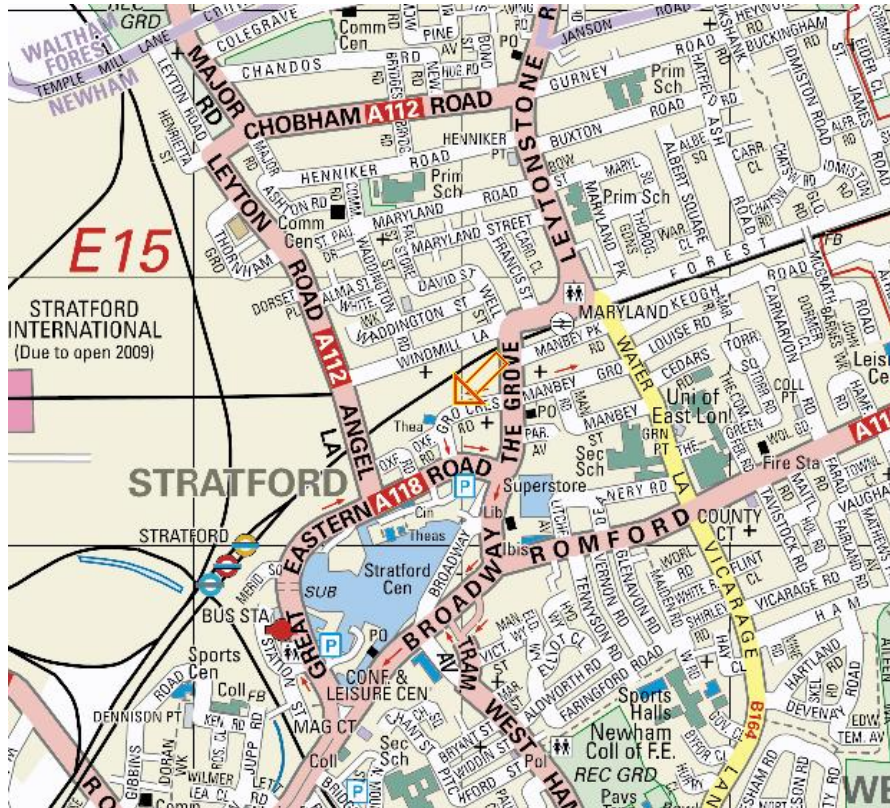

How to get to Stratford Eye

The entrance to Stratford Eye is on Grove Crescent, Stratford

Link to Streetmap: <http://www.streetmap.co.uk/map.srf?X=538983&Y=184763&A=Y&Z=110>

By Train

The nearest train station is Stratford. Exit the station onto Great Eastern Road. Turn left on Great Eastern Road and follow it round past the Picture House. Continue until you reach Grove Crescent on your left, opposite the billboards. Walk straight until the road starts to bend to the right and Stratford Eye will be directly in front of you.

By Bus

Stratford is well served by buses and the majority of which stop at Stratford bus station. Exit the station onto Great Eastern Road. Turn left on Great Eastern Road and follow it round past the Picture House. Continue until you reach Grove Crescent on your left, opposite the billboards. Walk straight until the road starts to bend to the right and Stratford Eye will be directly in front of you.

By Car

The entrance to Stratford Eye is based on Grove Crescent and can be accessed by car. However, there is limited parking at Stratford Eye and parking in the area is also limited and charges may apply. The nearest car park is at Morrisons on The Grove.

When approaching from the South on the A118, follow the one-way system on Great Eastern Road around Stratford town centre until you begin to see Morrisons supermarket in front of you. Continue onto The Grove and following the signs into Morrisons car park. When leaving the car park, cross back over to Great Eastern Road and walk on the right hand side of the road. Take the first right, Grove Crescent. Walk straight until the road starts to bend to the right and Stratford Eye will be directly in front of you.