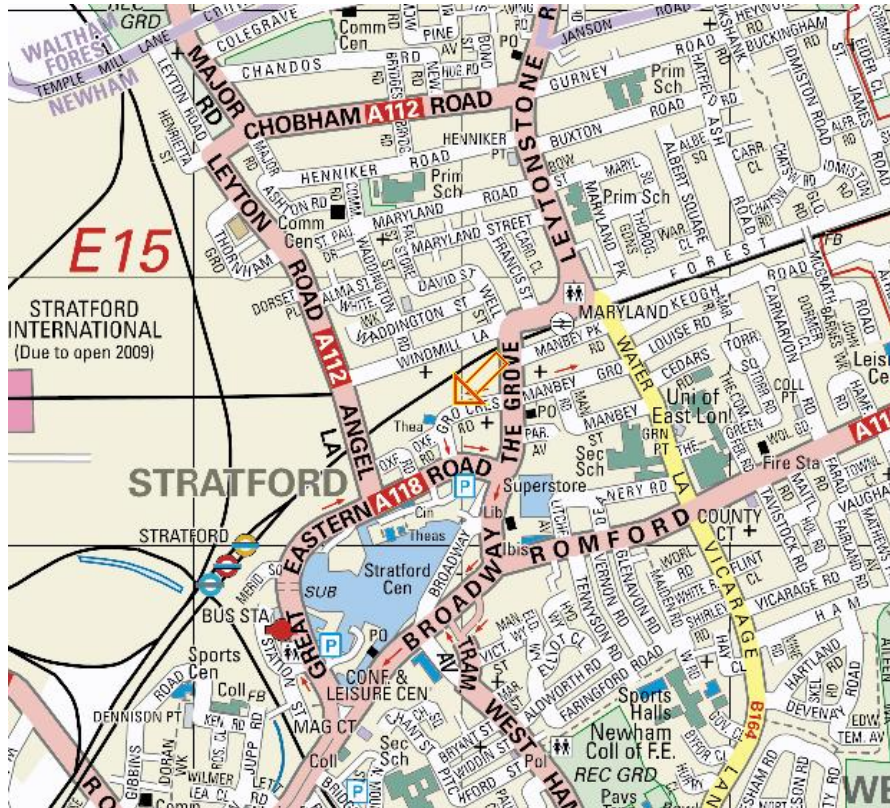

## How to get to Stratford Eye

The entrance to Stratford Eye is on Grove Crescent, Stratford

Link to Streetmap: <http://www.streetmap.co.uk/map.srf?X=538983&Y=184763&A=Y&Z=110>

### By Train

The nearest train station is Stratford. Exit the station onto Great Eastern Road. Turn left on Great Eastern Road and follow it round past the Picture House. Continue until you reach Grove Crescent on your left, opposite the billboards. Walk straight until the road starts to bend to the right and Stratford Eye will be directly in front of you.

### By Bus

Stratford is well served by buses and the majority of which stop at Stratford bus station. Exit the station onto Great Eastern Road. Turn left on Great Eastern Road and follow it round past the Picture House. Continue until you reach Grove Crescent on your left, opposite the billboards. Walk straight until the road starts to bend to the right and Stratford Eye will be directly in front of you.

When approaching from the South on the A118, follow the one-way system on Great Eastern Road around Stratford town centre until you begin to see Morrisons supermarket in front of you. Continue onto The Grove and following the signs into Morrisons car park. When leaving the car park, cross back over to Great Eastern Road and walk on the right hand side of the road. Take the first right, Grove Crescent. Walk straight until the road starts to bend to the right and Stratford Eye will be directly in front of you.